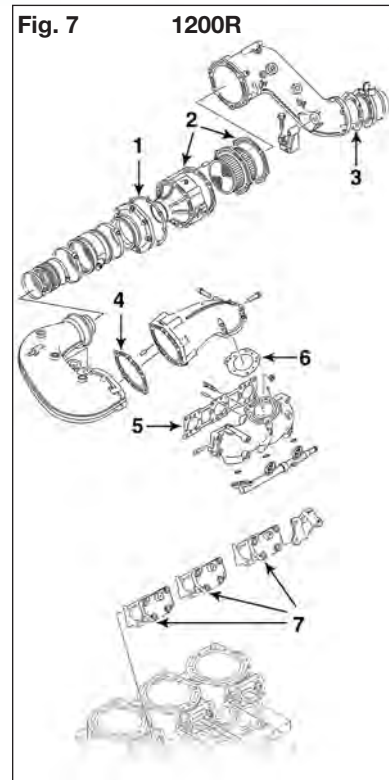

Exhaust Gaskets

Engine
2009
Watercraft Parts & Accessories

YAMAHA

MODEL	YEAR	OEM NO.	PART NO.	FIG. REF. NO.	REQ'D. NO.
YAMAHA continued also see diagrams on previous page					
1200R / 1300		66V-14613-00	007-592	7	5
Exhaust Pipe					
Exhaust Pipe		66V-14623-00	007-596-01	7	3
Muffler Damp		66V-14739-00	007-595-01	7	6
Muffler Damp		66V-14749-00	007-590	7	4
Power Valve Cover		66E-1131B-01	007-595	7	7 3
Outer		66V-41114-00	007-590-01	7	1
Outer		66V-41124-00	007-591	7	2 2
Fx 140 & High Output	02-05	60E-14613-00	007-594	8	3
Exhaust Manifold					
Exhaust Pipe		60E-14623-00	007-594-03	8	4
Muffler Damper #2		60E-14749-01	007-594-02	8	1
Muffler Damper #1		60E-14739-00	007-594-01	8	2
VX 1100 05-08		6D3-14613-00	007-594-05	9	1
Exhaust Manifold					
Muffler Damper		6D3-14739-00	007-594-06	9	2
Exhaust Pipe		6D3-14623-00	007-594-07	9	3 2