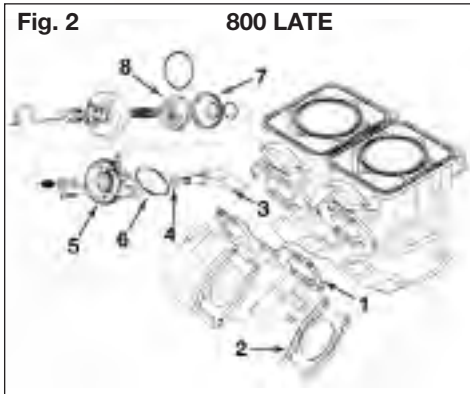

Exhaust Gaskets

SEA-DOO

Engine
2009
Watercraft Parts & Accessories

MAKE/MODEL	DESCRIPTION	OEM NO.	FIG. NO.	REF. NO.	PART NO.	REQ'D
SEA-DOO continued						
951 GSX LTD 98-99	Exhaust Manifold	293-250-081 s.s. 420-931-653	3	1	007-582	2
951 GTX 00	Exhaust Pipe	293-250-080	3	2	007-587	1
951 LRV 00	Power valve	420-854-410	3	3	010-496	2
951 RX 00	Power Valve Stem O-Ring	290-931-765	3	4	008-594	2
	Valve Housing	420-854-435	3	5	010-495-25	2
	Housing Rubber Ring	420-931-670	3	6	007-585-01	2
	Power Valve Bellows	290-260-728 s.s. 420-260-723	1	7	010-495-05	2
	Exhaust Valve	290-854-445 s.s. 420-854-446	3	8	010-495-10	2
951 GTX 01-02	Exhaust Manifold	293-250-081 s.s. 420-931-653	3	1	007-582	2
951 LRV 01	Exhaust Pipe	420-931-990	4	2	007-587-02	1
	Power valve	420-854-410	3	3	010-496	2
	Power Valve Stem O-Ring	290-931-765	3	4	008-594	2
	Valve Housing	420-854-435	3	5	010-495-25	2
	Housing Rubber Ring	420-931-670	3	6	007-585-01	2
	Power Valve Bellows	290-260-728 s.s. 420-260-723	1	7	010-495-05	2
	Exhaust Valve	290-854-445 s.s. 420-854-446	3	8	010-495-10	2
951 GTX DI 00	Exhaust Manifold	420-931-653	4	1	007-582	2
951 RX DI 00	Exhaust Pipe	295-500-815	3	2	007-587	1
	Power valve	420-854-540	4	3	010-498	2
	Power Valve Stem O-Ring	420-250-460	4	4	008-594-01	2
	Valve Housing	420-854-556	4	5	010-495-31	2
	Housing Rubber Ring	420-931-670	4	6	007-585-01	2
	Sealing Ring	420-931-970	4	7	009-795	2
	Exhaust Valve	420-854-560	4	8	010-495-35	2
951 GTX Di 01-03	Exhaust Manifold	420-931-653	4	1	007-582	2
951 LRV Di 02	Exhaust Pipe	420-931-990	4	2	007-587-02	1
951 RX Di 01-03	Power valve	420-854-540	4	3	010-498	2
951 3D Di 00	Power Valve Stem O-Ring	420-250-460	4	4	008-594-01	2
951 GTX Di 01-03	Valve Housing	420-854-556	4	5	010-495-31	2
XP Di 01-04	Housing Rubber Ring	420-931-670	4	6	007-585-01	2
	Sealing Ring	420-931-970	4	7	009-795	2
	Exhaust Valve	420-854-560	4	8	010-495-35	2

New York • 1-800-222-3375
631-244-8060 • fax 631-244-0556
61 Floyd Run, Bohemia, NY 11716

Puerto Rico
787-832-2499 • fax 787-832-2939
234 Balboa Street, Mayaguez, Puerto Rico 00681-2605

e-mail: info@wsmparts.com • www.wsmparts.com