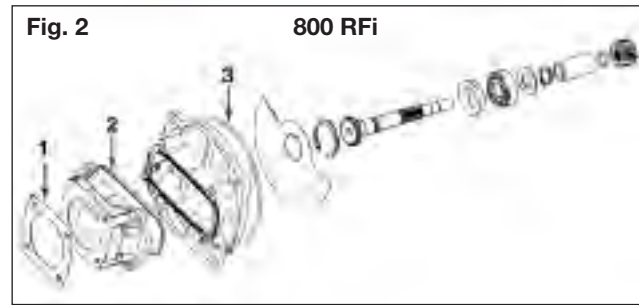

Intake Gaskets

SEA-DOO

MAKE	YEAR	CARBURETOR	DESCRIPTION	OEM NO.	REQ'D	PART NO.	FIG. NO.	REF. NO.
SEA-DOO continued								
580 GTX	92-93	Mikuni 38mm	Carb. Gasket	290-850-373	1	007-494	1	1
580 SP	91-94	Single Carb	Rotary Cover Front O-Ring	290-831-705	1	008-608	1	2
580 SPi	93-94		Rotary Cover Rear O-Ring	293-300-023	1	008-610	1	3
580/650 SPX	93		Oil Injection O-Ring	293-300-018	1	008-587	1	4
650 XP	93-94							
650 GTX	95	Mikuni 38mm Dual Carb	Carb. Gasket	290-850-373	2	007-494	1	1
			Rotary Cover Front O-Ring	290-931-440	1	008-606	1	2
			Rotary Cover Rear O-Ring	290-300-023	1	008-610	1	3
			Oil Injection O-Ring	293-300-018	1	008-587	1	4
650 SPX	95		Carb. Gasket	270-000-114	2	007-574-01	1	1
720 GTi, HX, SPX, XP	95-96	Mikuni 39mm Dual Carb	Rotary Cover Front O-Ring	290-931-440	1	008-606	1	2
			Rotary Cover Rear O-Ring	290-300-023	1	008-610	1	3
			Oil Injection O-Ring	293-300-018	1	008-587	1	4
650 XPI	94	Mikuni 39mm Dual Carb	Carb. Gasket	270-000-114	2	007-574-01	1	1
			Rotary Cover Front O-Ring	290-831-705	1	008-608	1	2
			Rotary Cover Rear O-Ring	293-300-023	1	008-610	1	3
			Oil Injection O-Ring	293-300-018	1	008-587	1	4
720 GS, GSi, GTS, GTi	97-98	Mikuni 39mm Single Carb	Carb. Gasket	293-250-070	2	007-574-01	1	1
			Rotary Cover Front O-Ring	290-850-160	1	008-605	1	2
			Rotary Cover Rear O-Ring	293-300-023	1	008-610	1	3
			Oil Injection O-Ring	293-300-018	1	008-587	1	4
720 SP	97	Mikuni Single Carb	Carb. Gasket	290-850-373	2	007-494	1	1
			Rotary Cover Front O-Ring	290-850-160	1	008-605	1	2
			Rotary Cover Rear O-Ring	293-300-023	1	008-610	1	3
			Oil Injection O-Ring	293-300-018	1	008-587	1	4
800 XP	95	Mikuni 40mm	Carb. Gasket	293-250-042	2	007-574-01	1	1
GSX, GTX	96	Dual Carb	Rotary Cover O-Ring	290-831-765	1	008-618	1	3
800 GSX RFI	99-01		Throttle Body Gasket	293-250-071	1	007-574-02	2	1
GTX RFI	98-02		Rotary Cover Front O-Ring	420-850-520	1	008-615	2	2
			Rotary Cover O-Ring	420-831-767	1	008-615-01	2	3
951		50mm Dual Carb	Carb. Mounting Gasket	270-500-384	2	007-524-01	1	2
4 Tec			Intake Manifold Rubber Ring	420-950-720	3	007-573-05		
			Throttle Body Gasket	420-950-792	1	007-574-03		

Engine
Watercraft Parts & Accessories

New York • 1-800-222-3375
631-244-8060 • fax 631-244-0556
61 Floyd Run, Bohemia, NY 11716

Puerto Rico
787-832-2499 • fax 787-832-2939
234 Balboa Street, Mayaguez, Puerto Rico 00681-2605

e-mail: info@wsmparts.com • www.wsmparts.com