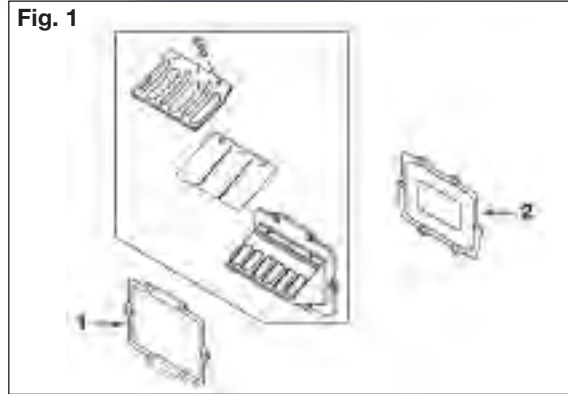

Intake Gaskets

Engine

KAWASAKI

Fig. 1

MODEL	YEAR	CARBURETOR	DESCRIPTION	OEM NO.	REQ'D	PART NO.	FIG. NO.	REF. NO.
KAWASAKI continued								
1100 STX DI	00-03		Reed Valve Gaskets	11060-3717	3	007-563	1	1
1100 Ultra 130 DI	01-04		Reed Valve Gaskets	11060-3757	3	007-309	1	2
1200 STX-R	02-04	Keihin 38mm	Carb Gasket	11060-3776	3	007-331		
1200 Ultra 150	99-04	Triple Carb	Reed Valve Gaskets	11060-3717	3	007-563	1	1
			Reed Valve Gaskets	11060-3757	3	007-309	1	2
STX 12F	03-07	Fuel Injected	Acuator O-Ring	92055-3773	1	008-440		
STX 15F	04-08		sensor O-ring	92055-3774	1	008-441		
Ultra 250X	07-08		Manifold Gasket	11061-3716	1	007-335		
Ultra LX	07-08		Throttle Body Gasket	11061-3738	1	007-338		
			Plate Gasket	11061-3727	1	007-337		
			Plug Gasket	92065-058	1	007-339		
			Injection Nozzle O-Ring	92055-1622	4	008-441		

MODEL	DESCRIPTION	OEM NO.	REQ'D	PART NO.
POLARIS				
650/750	Carb Gasket	3240128	3	007-494
	Reed Valve Gaskets	3084148	6	007-534
	Flame Arrestor	5830013	3	007-536
780	Carb Gasket	3240128	3	007-494
	Reed Valve Gaskets	3084148	9	007-534
	Flame Arrestor	5830013	3	007-536
800	Carb Gasket	5830043	2	007-487-02
	Upper Carb Gasket	5830062	2	007-487-01
700	Carb Gasket	5830043	2	007-487-02
	Flame Arrestor	5830062	2	007-487-01
900/1050	Carb Gasket	5830043	3	007-487-02
	Flame Arrestor	5830062	3	007-487-01
1200	Carb Gasket	5830043	3	007-487-02

MAKE	YEAR	CARBURETOR	DESCRIPTION	OEM NO.	REQ'D	PART NO.	FIG. NO.	REF. NO.
SEA-DOO						See diagram on next page		
580	90-91	Mikuni 38mm	Carb. Gasket	290-850-372	1	007-494	1	1
580 GTS	92-96	Single Carb	Rotary Cover Front O-Ring	290-850-160	1	008-605	1	2
580 SP	95		Rotary Cover Rear O-Ring	293-300-023	1	008-610	1	3
580 SPi	95-96		Oil Injection O-Ring	293-300-018	1	008-587	1	4
580 XP	91-92