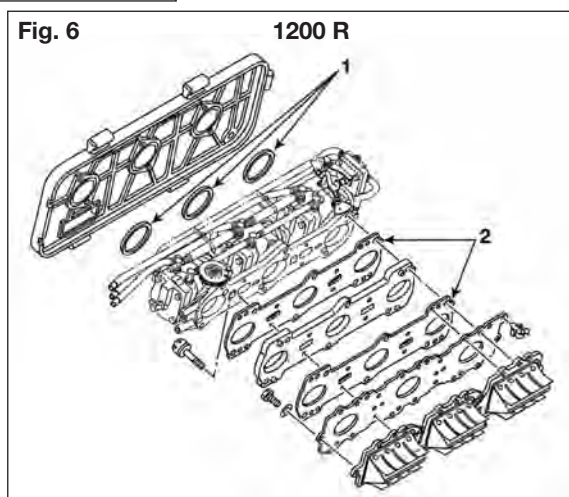

Intake Gaskets

YAMAHA

MAKE	CARBURETOR	DESCRIPTION	OEM NO.	REQ'D	PART NO.	FIG. NO.	REF. NO.
YAMAHA continued							
800 All		Carb Gaskets	66E-14398-00		007-288	-	-
		Carb. Cover O-Rings	64X-14398-00	2	008-683	3	1
		Manifold Gasket	66E-13556-00	1	007-282	3	2
1100 (63M)	Mikuni 44mm Triple Carb	Carb. Gasket	64X-14398-00	3	007-526	4	3
		Manifold Intake	63M-13556-00		007-303	4	2
		Reed Valve Gasket	63M-13566-00	2	007-304	4	4
		Flame Arrestor	63M-13674-00		007-297	4	1
1200 (65U)		Carb. Gasket	64X-14398-00	3	007-526	5	2
		Carb Plate Gkt.	65U-13556-00	1	007-302	5	3
		Reed Valve Gasket	63M-13566-00	1	007-304	5	4
		Flame Arrestor	65U-13674-00	2	007-298	5	1
1200R (66V) Power valve motor		Carb. Cover O-Rings	66E-13473-00	3	008-683	6	1
		Manifold	66N-13556-00	2	007-591-01	6	2
		Carb. Gasket	66E-14398-00	3	007-288		
1300R		Manifold	66N-13556-00	1	007-591-01	6	2
		Injector O-Ring	60T-13766-00-00	3	008-684	-	-
FX 140, H.O., VX four strokes		Injector Gasket	90430-09002-00	4	007-594	-	-
		Injector O-Ring	60E-14147-00	1	008-693	-	-

Engine

Watercraft Parts & Accessories

New York • 1-800-222-3375
631-244-8060 • fax 631-244-0556
61 Floyd Run, Bohemia, NY 11716

Puerto Rico
787-832-2499 • fax 787-832-2939
234 Balboa Street, Mayaguez, Puerto Rico 00681-2605

e-mail: info@wsmparts.com • www.wsmparts.com