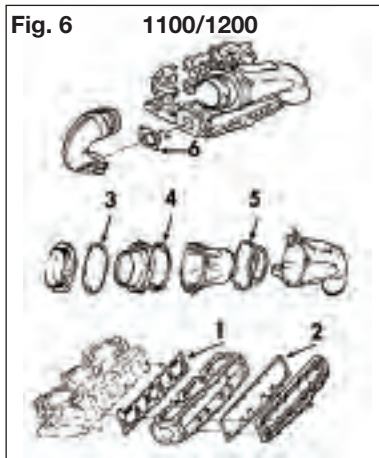

Exhaust Gaskets

Engine
2009
Watercraft Parts & Accessories

YAMAHA

MODEL	YEAR	OEM NO.	PART NO.	FIG. REF. NO.	REQ'D. NO.
YAMAHA continued also see diagrams on previous page					
1200R / 1300		66V-14613-00	007-592	7	5
Exhaust Pipe					
Exhaust Pipe		66V-14623-00	007-596-01	7	3
Muffler Damp		66V-14739-00	007-595-01	7	6
Muffler Damp		66V-14749-00	007-590	7	4
Power Valve Cover		66E-1131B-01	007-595	7	7 3
Outer		66V-41114-00	007-590-01	7	1
Outer		66V-41124-00	007-591	7	2 2
Fx 140 & High Output	02-05	60E-14613-00	007-594	8	3
Exhaust Manifold					
Exhaust Pipe		60E-14623-00	007-594-03	8	4
Muffler Damper #2		60E-14749-01	007-594-02	8	1
Muffler Damper #1		60E-14739-00	007-594-01	8	2
VX 1100 05-08		6D3-14613-00	007-594-05	9	1
Exhaust Manifold					
Muffler Damper		6D3-14739-00	007-594-06	9	2
Exhaust Pipe		6D3-14623-00	007-594-07	9	3 2