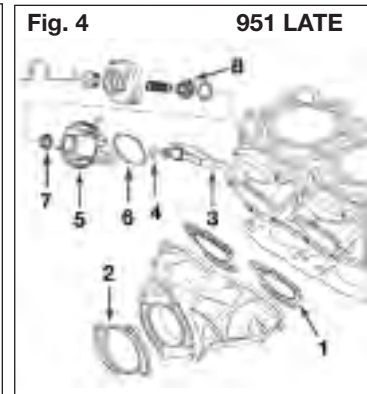

Exhaust Gaskets

SEA-DOO

Engine
2009
Watercraft Parts & Accessories

MAKE/MODEL	DESCRIPTION	OEM NO.	FIG. NO.	REF. NO.	PART NO.	REQ'D
SEA-DOO continued						
951 GSX LTD 98-99	Exhaust Manifold	293-250-081 s.s. 420-931-653	3	1	007-582	2
951 GTX 00	Exhaust Pipe	293-250-080	3	2	007-587	1
951 LRV 00	Power valve	420-854-410	3	3	010-496	2
951 RX 00	Power Valve Stem O-Ring	290-931-765	3	4	008-594	2
	Valve Housing	420-854-435	3	5	010-495-25	2
	Housing Rubber Ring	420-931-670	3	6	007-585-01	2
	Power Valve Bellows	290-260-728 s.s. 420-260-723	1	7	010-495-05	2
	Exhaust Valve	290-854-445 s.s. 420-854-446	3	8	010-495-10	2
951 GTX 01-02	Exhaust Manifold	293-250-081 s.s. 420-931-653	3	1	007-582	2
951 LRV 01	Exhaust Pipe	420-931-990	4	2	007-587-02	1
	Power valve	420-854-410	3	3	010-496	2
	Power Valve Stem O-Ring	290-931-765	3	4	008-594	2
	Valve Housing	420-854-435	3	5	010-495-25	2
	Housing Rubber Ring	420-931-670	3	6	007-585-01	2
	Power Valve Bellows	290-260-728 s.s. 420-260-723	1	7	010-495-05	2
	Exhaust Valve	290-854-445 s.s. 420-854-446	3	8	010-495-10	2
951 GTX DI 00	Exhaust Manifold	420-931-653	4	1	007-582	2
951 RX DI 00	Exhaust Pipe	295-500-815	3	2	007-587	1
	Power valve	420-854-540	4	3	010-498	2
	Power Valve Stem O-Ring	420-250-460	4	4	008-594-01	2
	Valve Housing	420-854-556	4	5	010-495-31	2
	Housing Rubber Ring	420-931-670	4	6	007-585-01	2
	Sealing Ring	420-931-970	4	7	009-795	2
	Exhaust Valve	420-854-560	4	8	010-495-35	2
951 GTX Di 01-03	Exhaust Manifold	420-931-653	4	1	007-582	2
951 LRV Di 02	Exhaust Pipe	420-931-990	4	2	007-587-02	1
951 RX Di 01-03	Power valve	420-854-540	4	3	010-498	2
951 3D Di 00	Power Valve Stem O-Ring	420-250-460	4	4	008-594-01	2
951 GTX Di 01-03	Valve Housing	420-854-556	4	5	010-495-31	2
XP Di 01-04	Housing Rubber Ring	420-931-670	4	6	007-585-01	2
	Sealing Ring	420-931-970	4	7	009-795	2
	Exhaust Valve	420-854-560	4	8	010-495-35	2

New York • 1-800-222-3375
631-244-8060 • fax 631-244-0556
61 Floyd Run, Bohemia, NY 11716

Puerto Rico
787-832-2499 • fax 787-832-2939
234 Balboa Street, Mayaguez, Puerto Rico 00681-2605

e-mail: info@wsmparts.com • www.wsmparts.com