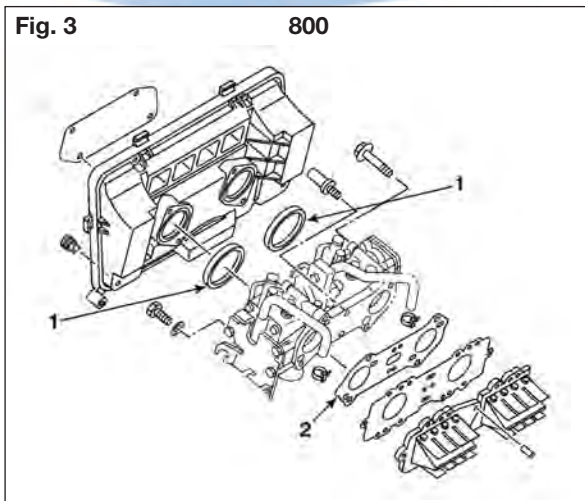

Intake Gaskets

YAMAHA

MAKE	CARBURETOR	DESCRIPTION	OEM NO.	REQ'D	PART NO.	FIG. NO.	REF. NO.
YAMAHA continued							
800 All		Carb Gaskets	66E-14398-00		007-288	-	-
		Carb. Cover O-Rings	64X-14398-00	2	008-683	3	1
		Manifold Gasket	66E-13556-00	1	007-282	3	2
1100 (63M)	Mikuni 44mm Triple Carb	Carb. Gasket	64X-14398-00	3	007-526	4	3
		Manifold Intake	63M-13556-00		007-303	4	2
		Reed Valve Gasket	63M-13566-00	2	007-304	4	4
		Flame Arrestor	63M-13674-00		007-297	4	1
1200 (65U)		Carb. Gasket	64X-14398-00	3	007-526	5	2
		Carb Plate Gkt.	65U-13556-00	1	007-302	5	3
		Reed Valve Gasket	63M-13566-00	1	007-304	5	4
		Flame Arrestor	65U-13674-00	2	007-298	5	1
1200R (66V) Power valve motor		Carb. Cover O-Rings	66E-13473-00	3	008-683	6	1
		Manifold	66N-13556-00	2	007-591-01	6	2
		Carb. Gasket	66E-14398-00	3	007-288		
1300R		Manifold	66N-13556-00	1	007-591-01	6	2
		Injector O-Ring	60T-13766-00-00	3	008-684	-	-
FX 140, H.O., VX four strokes		Injector Gasket	90430-09002-00	4	007-594	-	-
		Injector O-Ring	60E-14147-00	1	008-693	-	-

Engine

Watercraft Parts & Accessories

New York • 1-800-222-3375
631-244-8060 • fax 631-244-0556
61 Floyd Run, Bohemia, NY 11716

Puerto Rico
787-832-2499 • fax 787-832-2939
234 Balboa Street, Mayaguez, Puerto Rico 00681-2605

e-mail: info@wsmparts.com • www.wsmparts.com