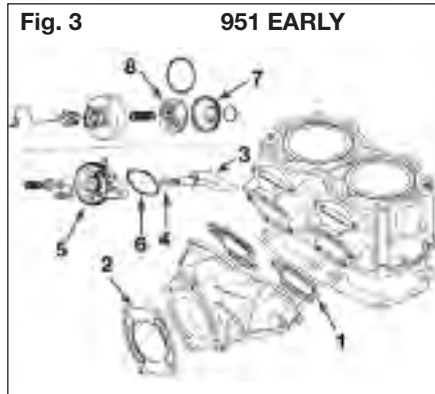

Exhaust Gaskets

SEA-DOO

Engine
2009
Watercraft Parts & Accessories

MAKE/MODEL	DESCRIPTION	OEM NO.	FIG. NO.	REF. NO.	PART NO.	REQ'D
SEA-DOO continued						
951 GSX LTD 98-99	Exhaust Manifold	293-250-081 s.s. 420-931-653	3	1	007-582	2
951 GTX 00	Exhaust Pipe	293-250-080	3	2	007-587	1
951 LRV 00	Power valve	420-854-410	3	3	010-496	2
951 RX 00	Power Valve Stem O-Ring	290-931-765	3	4	008-594	2
	Valve Housing	420-854-435	3	5	010-495-25	2
	Housing Rubber Ring	420-931-670	3	6	007-585-01	2
	Power Valve Bellows	290-260-728 s.s. 420-260-723	1	7	010-495-05	2
	Exhaust Valve	290-854-445 s.s. 420-854-446	3	8	010-495-10	2
951 GTX 01-02	Exhaust Manifold	293-250-081 s.s. 420-931-653	3	1	007-582	2
951 LRV 01	Exhaust Pipe	420-931-990	4	2	007-587-02	1
	Power valve	420-854-410	3	3	010-496	2
	Power Valve Stem O-Ring	290-931-765	3	4	008-594	2
	Valve Housing	420-854-435	3	5	010-495-25	2
	Housing Rubber Ring	420-931-670	3	6	007-585-01	2
	Power Valve Bellows	290-260-728 s.s. 420-260-723	1	7	010-495-05	2
	Exhaust Valve	290-854-445 s.s. 420-854-446	3	8	010-495-10	2
951 GTX DI 00	Exhaust Manifold	420-931-653	4	1	007-582	2
951 RX DI 00	Exhaust Pipe	295-500-815	3	2	007-587	1
	Power valve	420-854-540	4	3	010-498	2
	Power Valve Stem O-Ring	420-250-460	4	4	008-594-01	2
	Valve Housing	420-854-556	4	5	010-495-31	2
	Housing Rubber Ring	420-931-670	4	6	007-585-01	2
	Sealing Ring	420-931-970	4	7	009-795	2
	Exhaust Valve	420-854-560	4	8	010-495-35	2
951 GTX Di 01-03	Exhaust Manifold	420-931-653	4	1	007-582	2
951 LRV Di 02	Exhaust Pipe	420-931-990	4	2	007-587-02	1
951 RX Di 01-03	Power valve	420-854-540	4	3	010-498	2
951 3D Di 00	Power Valve Stem O-Ring	420-250-460	4	4	008-594-01	2
951 GTX Di 01-03	Valve Housing	420-854-556	4	5	010-495-31	2
XP Di 01-04	Housing Rubber Ring	420-931-670	4	6	007-585-01	2
	Sealing Ring	420-931-970	4	7	009-795	2
	Exhaust Valve	420-854-560	4	8	010-495-35	2

New York • 1-800-222-3375
631-244-8060 • fax 631-244-0556
61 Floyd Run, Bohemia, NY 11716

Puerto Rico
787-832-2499 • fax 787-832-2939
234 Balboa Street, Mayaguez, Puerto Rico 00681-2605

e-mail: info@wsmparts.com • www.wsmparts.com