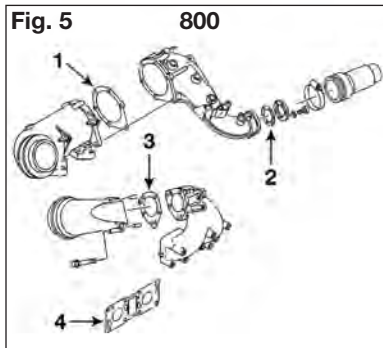

Exhaust Gaskets

Engine
2009
Watercraft Parts & Accessories

YAMAHA

MODEL	YEAR	OEM NO.	PART NO.	FIG. REF. NO.	REQ'D. NO.
YAMAHA continued also see diagrams on previous page					
1200R / 1300		66V-14613-00	007-592	7	5
Exhaust Pipe					
Exhaust Pipe		66V-14623-00	007-596-01	7	3
Muffler Damp		66V-14739-00	007-595-01	7	6
Muffler Damp		66V-14749-00	007-590	7	4
Power Valve Cover		66E-1131B-01	007-595	7	7 3
Outer		66V-41114-00	007-590-01	7	1
Outer		66V-41124-00	007-591	7	2 2
Fx 140 & High Output	02-05	60E-14613-00	007-594	8	3
Exhaust Manifold					
Exhaust Pipe		60E-14623-00	007-594-03	8	4
Muffler Damper #2		60E-14749-01	007-594-02	8	1
Muffler Damper #1		60E-14739-00	007-594-01	8	2
VX 1100 05-08		6D3-14613-00	007-594-05	9	1
Exhaust Manifold					
Muffler Damper		6D3-14739-00	007-594-06	9	2
Exhaust Pipe		6D3-14623-00	007-594-07	9	3 2