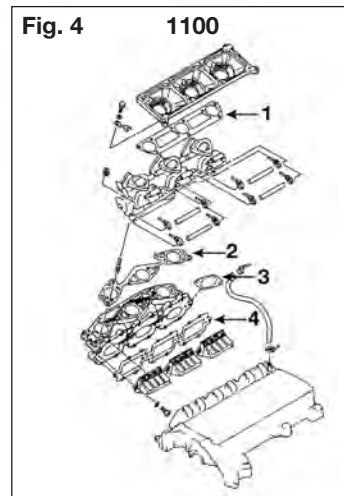

Intake Gaskets

YAMAHA

MAKE	CARBURETOR	DESCRIPTION	OEM NO.	REQ'D	PART NO.	FIG. NO.	REF. NO.
YAMAHA continued							
800 All		Carb Gaskets	66E-14398-00		007-288	-	-
		Carb. Cover O-Rings	64X-14398-00	2	008-683	3	1
		Manifold Gasket	66E-13556-00	1	007-282	3	2
1100 (63M)	Mikuni 44mm Triple Carb	Carb. Gasket	64X-14398-00	3	007-526	4	3
		Manifold Intake	63M-13556-00		007-303	4	2
		Reed Valve Gasket	63M-13566-00	2	007-304	4	4
		Flame Arrestor	63M-13674-00		007-297	4	1
1200 (65U)		Carb. Gasket	64X-14398-00	3	007-526	5	2
		Carb Plate Gkt.	65U-13556-00	1	007-302	5	3
		Reed Valve Gasket	63M-13566-00	1	007-304	5	4
		Flame Arrestor	65U-13674-00	2	007-298	5	1
1200R (66V) Power valve motor		Carb. Cover O-Rings	66E-13473-00	3	008-683	6	1
		Manifold	66N-13556-00	2	007-591-01	6	2
		Carb. Gasket	66E-14398-00	3	007-288		
1300R		Manifold	66N-13556-00	1	007-591-01	6	2
		Injector O-Ring	60T-13766-00-00	3	008-684	-	-
FX 140, H.O., VX four strokes		Injector Gasket	90430-09002-00	4	007-594	-	-
		Injector O-Ring	60E-14147-00	1	008-693	-	-

Engine

Watercraft Parts & Accessories

New York • 1-800-222-3375
631-244-8060 • fax 631-244-0556
61 Floyd Run, Bohemia, NY 11716

Puerto Rico
787-832-2499 • fax 787-832-2939
234 Balboa Street, Mayaguez, Puerto Rico 00681-2605

e-mail: info@wsmparts.com • www.wsmparts.com