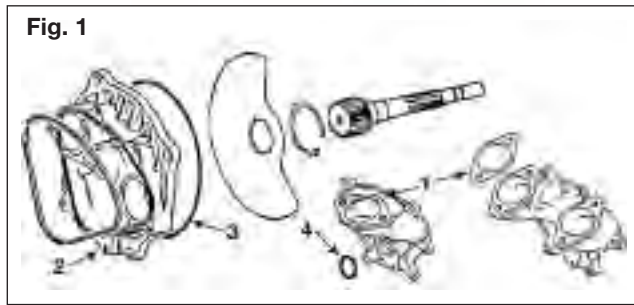

Intake Gaskets

SEA-DOO

MAKE	YEAR	CARBURETOR	DESCRIPTION	OEM NO.	REQ'D	PART NO.	FIG. NO.	REF. NO.
SEA-DOO continued								
580 GTX	92-93	Mikuni 38mm	Carb. Gasket	290-850-373	1	007-494	1	1
580 SP	91-94	Single Carb	Rotary Cover Front O-Ring	290-831-705	1	008-608	1	2
580 SPi	93-94		Rotary Cover Rear O-Ring	293-300-023	1	008-610	1	3
580/650 SPX	93		Oil Injection O-Ring	293-300-018	1	008-587	1	4
650 XP	93-94							
650 GTX	95	Mikuni 38mm Dual Carb	Carb. Gasket	290-850-373	2	007-494	1	1
			Rotary Cover Front O-Ring	290-931-440	1	008-606	1	2
			Rotary Cover Rear O-Ring	290-300-023	1	008-610	1	3
			Oil Injection O-Ring	293-300-018	1	008-587	1	4
650 SPX	95		Carb. Gasket	270-000-114	2	007-574-01	1	1
720 GTi, HX, SPX, XP	95-96	Mikuni 39mm Dual Carb	Rotary Cover Front O-Ring	290-931-440	1	008-606	1	2
			Rotary Cover Rear O-Ring	290-300-023	1	008-610	1	3
			Oil Injection O-Ring	293-300-018	1	008-587	1	4
650 XPI	94	Mikuni 39mm Dual Carb	Carb. Gasket	270-000-114	2	007-574-01	1	1
			Rotary Cover Front O-Ring	290-831-705	1	008-608	1	2
			Rotary Cover Rear O-Ring	293-300-023	1	008-610	1	3
			Oil Injection O-Ring	293-300-018	1	008-587	1	4
720 GS, GSi, GTS, GTi	97-98	Mikuni 39mm Single Carb	Carb. Gasket	293-250-070	2	007-574-01	1	1
			Rotary Cover Front O-Ring	290-850-160	1	008-605	1	2
			Rotary Cover Rear O-Ring	293-300-023	1	008-610	1	3
			Oil Injection O-Ring	293-300-018	1	008-587	1	4
720 SP	97	Mikuni Single Carb	Carb. Gasket	290-850-373	2	007-494	1	1
			Rotary Cover Front O-Ring	290-850-160	1	008-605	1	2
			Rotary Cover Rear O-Ring	293-300-023	1	008-610	1	3
			Oil Injection O-Ring	293-300-018	1	008-587	1	4
800 XP	95	Mikuni 40mm	Carb. Gasket	293-250-042	2	007-574-01	1	1
GSX, GTX	96	Dual Carb	Rotary Cover O-Ring	290-831-765	1	008-618	1	3
800 GSX RFI	99-01		Throttle Body Gasket	293-250-071	1	007-574-02	2	1
GTX RFI	98-02		Rotary Cover Front O-Ring	420-850-520	1	008-615	2	2
			Rotary Cover O-Ring	420-831-767	1	008-615-01	2	3
951		50mm Dual Carb	Carb. Mounting Gasket	270-500-384	2	007-524-01	1	2
4 Tec			Intake Manifold Rubber Ring	420-950-720	3	007-573-05		
			Throttle Body Gasket	420-950-792	1	007-574-03		

Engine
Watercraft Parts & Accessories

New York • 1-800-222-3375
631-244-8060 • fax 631-244-0556
61 Floyd Run, Bohemia, NY 11716

Puerto Rico
787-832-2499 • fax 787-832-2939
234 Balboa Street, Mayaguez, Puerto Rico 00681-2605

e-mail: info@wsmparts.com • www.wsmparts.com