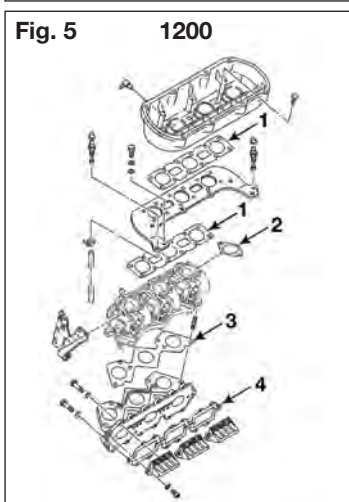

Intake Gaskets

YAMAHA

MAKE	CARBURETOR	DESCRIPTION	OEM NO.	REQ'D	PART NO.	FIG. NO.	REF. NO.
YAMAHA continued							
800 All		Carb Gaskets	66E-14398-00		007-288	-	-
		Carb. Cover O-Rings	64X-14398-00	2	008-683	3	1
		Manifold Gasket	66E-13556-00	1	007-282	3	2
1100 (63M)	Mikuni 44mm Triple Carb	Carb. Gasket	64X-14398-00	3	007-526	4	3
		Manifold Intake	63M-13556-00		007-303	4	2
		Reed Valve Gasket	63M-13566-00	2	007-304	4	4
		Flame Arrestor	63M-13674-00		007-297	4	1
1200 (65U)		Carb. Gasket	64X-14398-00	3	007-526	5	2
		Carb Plate Gkt.	65U-13556-00	1	007-302	5	3
		Reed Valve Gasket	63M-13566-00	1	007-304	5	4
		Flame Arrestor	65U-13674-00	2	007-298	5	1
1200R (66V) Power valve motor		Carb. Cover O-Rings	66E-13473-00	3	008-683	6	1
		Manifold	66N-13556-00	2	007-591-01	6	2
		Carb. Gasket	66E-14398-00	3	007-288		
1300R		Manifold	66N-13556-00	1	007-591-01	6	2
		Injector O-Ring	60T-13766-00-00	3	008-684	-	-
FX 140, H.O., VX four strokes		Injector Gasket	90430-09002-00	4	007-594	-	-
		Injector O-Ring	60E-14147-00	1	008-693	-	-

Engine

Watercraft Parts & Accessories

New York • 1-800-222-3375
631-244-8060 • fax 631-244-0556
61 Floyd Run, Bohemia, NY 11716

Puerto Rico
787-832-2499 • fax 787-832-2939
234 Balboa Street, Mayaguez, Puerto Rico 00681-2605

e-mail: info@wsmparts.com • www.wsmparts.com